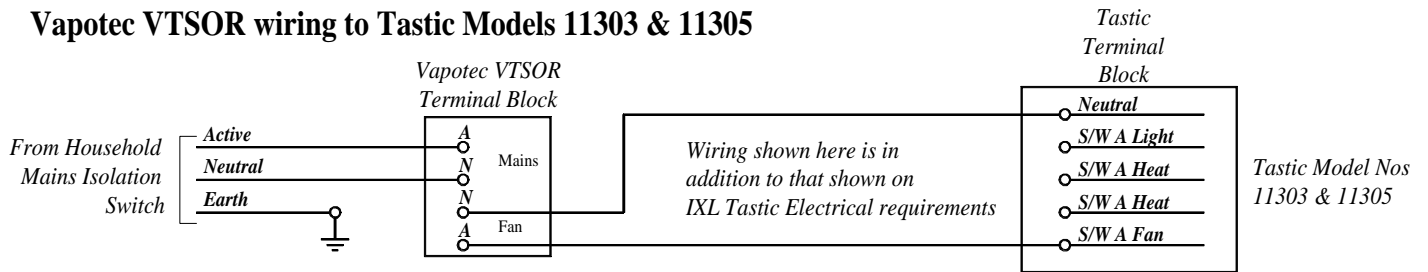

Vapotec VTSOR wiring to Tastic Models 11303 & 11305

Vapotec VTSOR wiring to Tastic Model 10363

Vapotec VTSOR wiring to Tastic Model 10364

Vapotec VTSOR wiring to Tastic Model 11321 or 11311

Vapotec VTSOR wiring to Tastic Model 12341A