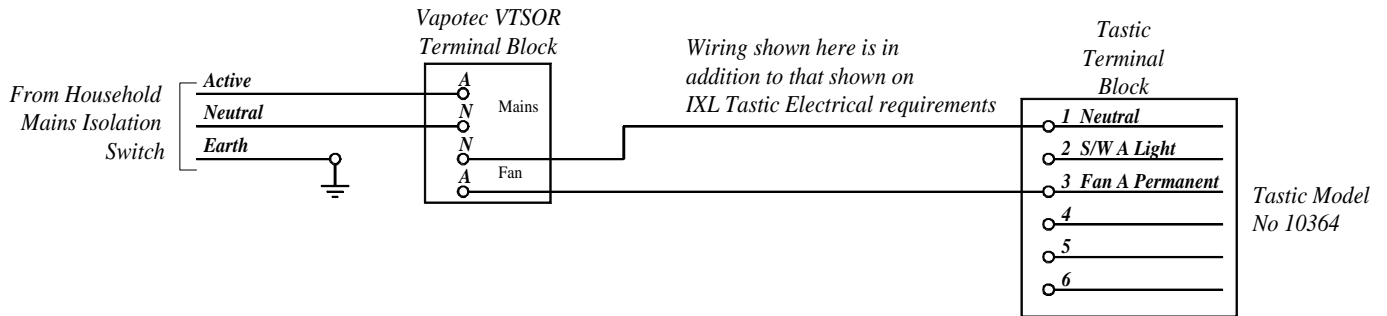

Vapotec VTSOR wiring to Tastic Models 11303 & 11305

Vapotec VTSOR wiring to Tastic Model 10363

Vapotec VTSOR wiring to Tastic Model 10364

Vapotec VTSOR wiring to Tastic Model 11321 or 11311

Vapotec VTSOR wiring to Tastic Model 12341A