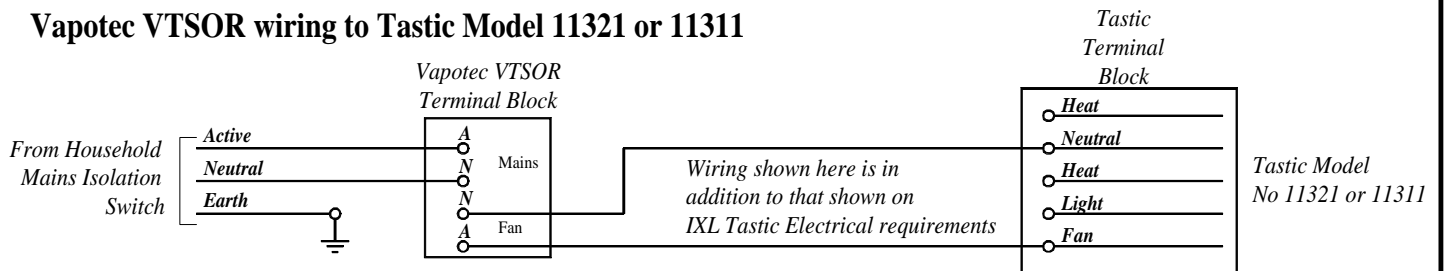

Vapotec VTSOR wiring to Tastic Models 11303 & 11305

Vapotec VTSOR wiring to Tastic Model 10363

Vapotec VTSOR wiring to Tastic Model 10364

Vapotec VTSOR wiring to Tastic Model 11321 or 11311

Vapotec VTSOR wiring to Tastic Model 12341A