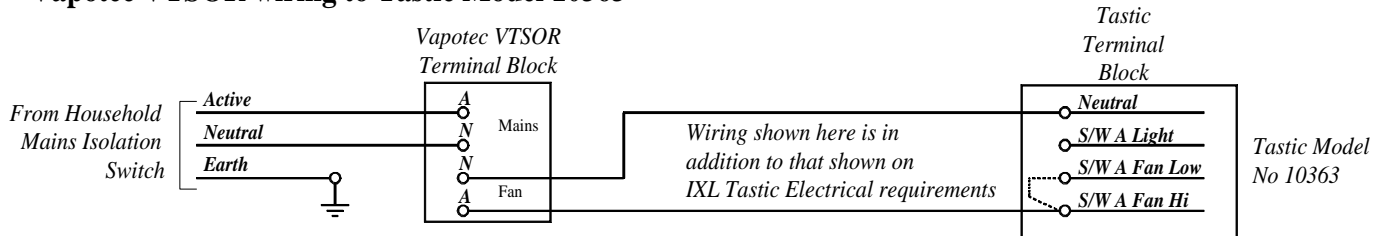

Vapotec VTSOR wiring to Tastic Models 11303 & 11305

Vapotec VTSOR wiring to Tastic Model 10363

Vapotec VTSOR wiring to Tastic Model 10364

Vapotec VTSOR wiring to Tastic Model 11321 or 11311

Vapotec VTSOR wiring to Tastic Model 12341A